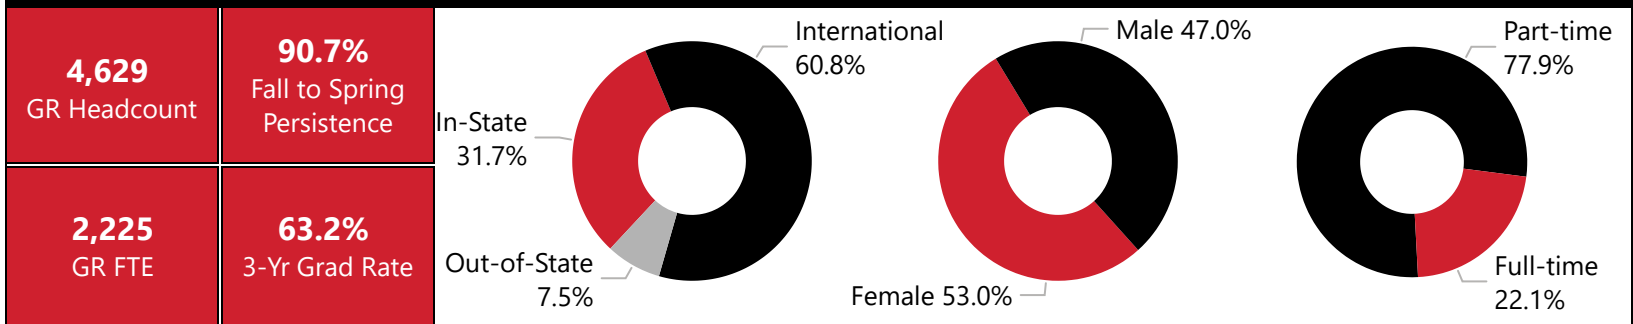

Undergraduate Students

Graduate Students

UCM Employees

| Employee Type | Female | Male | Not Disclosed |
|-------------------|--------|------|---------------|
| Full-time Faculty | 194 | 198 | 1 |
| Full-time Staff | 385 | 336 | |
| Part-time Faculty | 122 | 64 | 1 |
| Part-time Staff | 18 | 5 | |