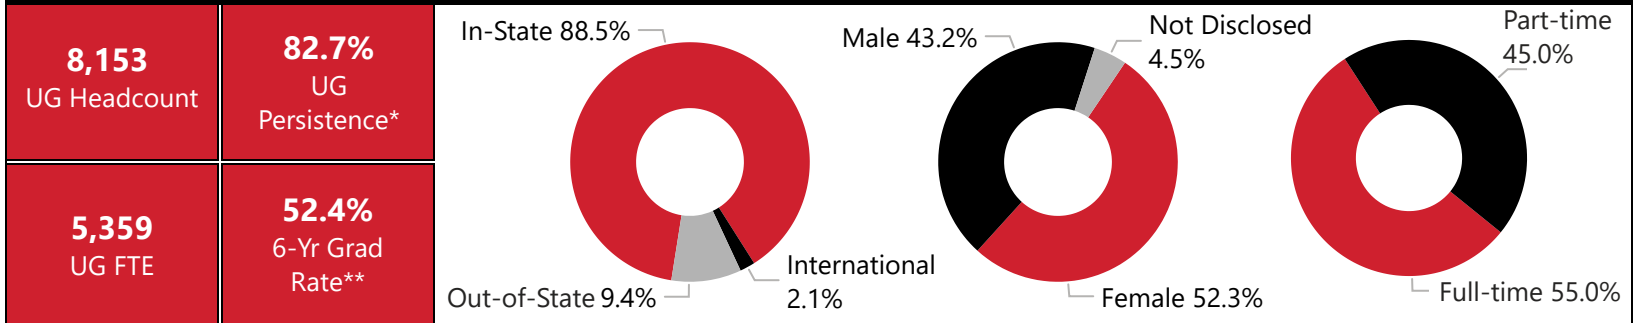

Undergraduate Students

Graduate Students

UCM Employees

| Employee Type | Female | Male | Not Disclosed |
|-------------------|--------|------|---------------|
| Full-time Faculty | 194 | 198 | 1 |
| Full-time Staff | 385 | 336 | |
| Part-time Faculty | 122 | 64 | 1 |
| Part-time Staff | 18 | 5 | |